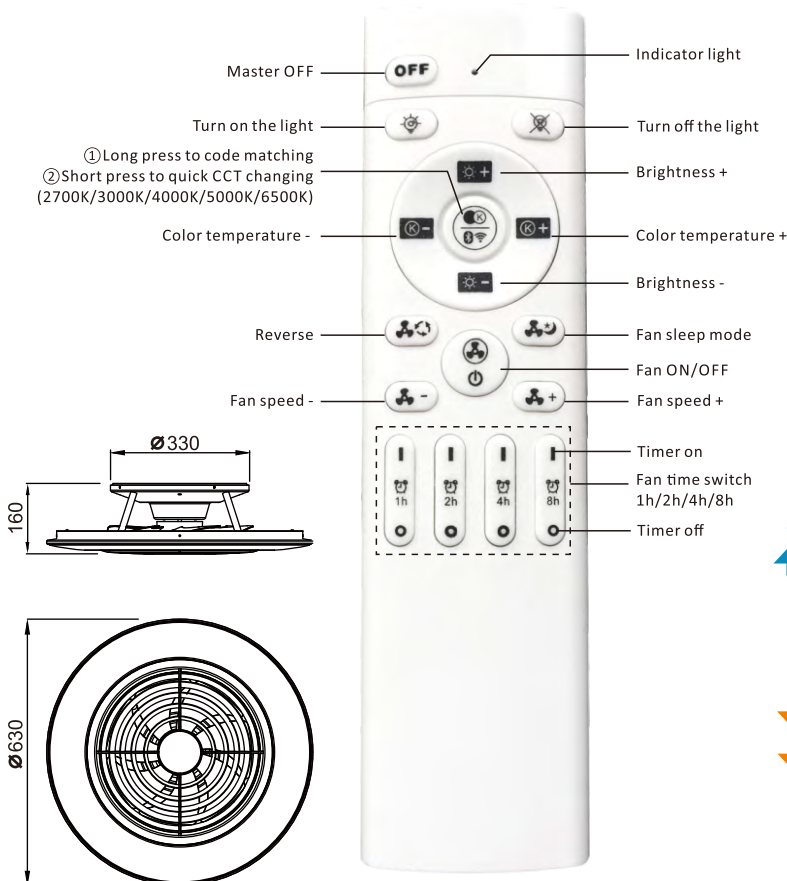

FAN LAMP REMOTE CONTROLLER INSTRUCTION