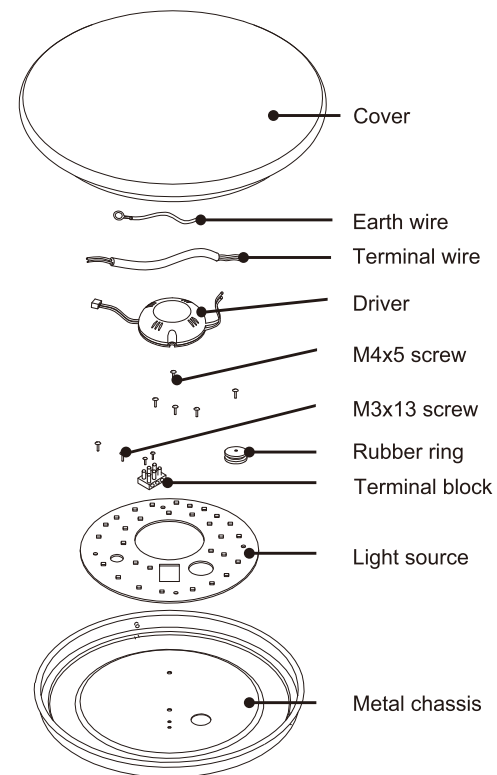

MERCURY

Model	Power	Votalge	PF	CRI	CCT	Flux	Product size	APP/RC/DIM
Mercury	36W	180-240V	0.5/0.9	>80	2700-6500K	2200lm	430*85mm	N
Mercury	50W	180-240V	0.5/0.9	>80	2700-6500K	3200lm	510*85mm	N
Mercury	48W	180-240V	0.5/0.9	>80	2700-6500K	3000lm	430*85mm	Y
Mercury	72W	180-240V	0.5/0.9	>80	2700-6500K	4500lm	510*85mm	Y

NIKITA

Model	Power	Votalge	PF	CRI	CCT	Flux	Product size	APP/RC/DIM
Nikita	36W	180-240V	0.5/0.9	>80	2700-6500K	2200lm	400*73mm	N
Nikita	50W	180-240V	0.5/0.9	>80	2700-6500K	3200lm	495*83mm	N
Nikita	48W	180-240V	0.5/0.9	>80	2700-6500K	3000lm	400*73mm	Y
Nikita	72W	180-240V	0.5/0.9	>80	2700-6500K	4500lm	495*83mm	Y

AVATAR

Model	Power	Votalge	PF	CRI	CCT	Flux	Product size	APP/RC/DIM
Avatar	36W	180-240V	0.5/0.9	>80	2700-6500K	2200lm	400*73mm	N
Avatar	50W	180-240V	0.5/0.9	>80	2700-6500K	3200lm	495*83mm	N
Avatar	48W	180-240V	0.5/0.9	>80	2700-6500K	3000lm	400*73mm	Y
Avatar	72W	180-240V	0.5/0.9	>80	2700-6500K	4500lm	495*83mm	Y