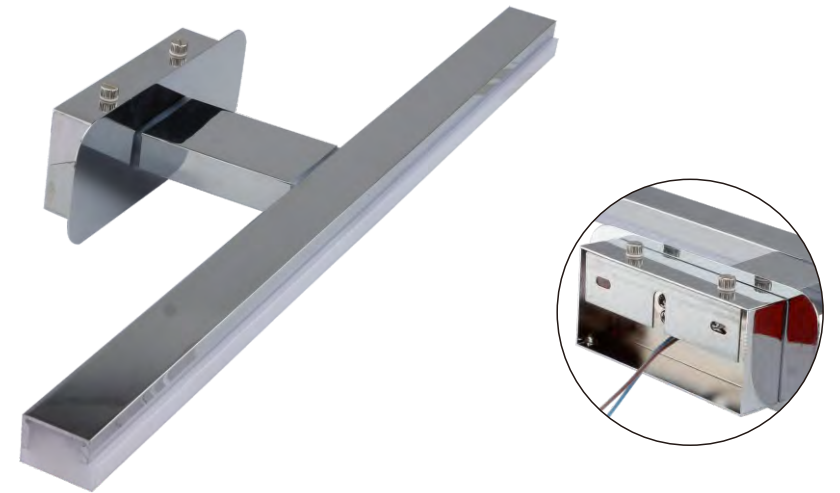

MIWALL

Model	Power	Votalge	PF	CRI	CCT	Flux	Product size	IP	CE
Miwall	8W	180-240V	0.5	>80	2700-6500K	800lm	300*110*75mm	IP44	Y
Miwall	12W	180-240V	0.5	>80	2700-6500K	1200lm	450*110*75mm	IP44	Y
Miwall	16W	180-240V	0.5	>80	2700-6500K	1600lm	600*110*75mm	IP44	Y
Miwall	20W	180-240V	0.5	>80	2700-6500K	2000lm	750*110*75mm	IP44	Y

ALITA

IP44

Model	Power	Votalge	PF	CRI	CCT	Flux	Product size	IP	CE
Alita	8W	180-240V	0.5	>80	2700-6500K	800lm	300*110*75mm	IP44	Y
Alita	12W	180-240V	0.5	>80	2700-6500K	1200lm	450*110*75mm	IP44	Y
Alita	16W	180-240V	0.5	>80	2700-6500K	1600lm	600*110*75mm	IP44	Y
Alita	20W	180-240V	0.5	>80	2700-6500K	2000lm	750*110*75mm	IP44	Y