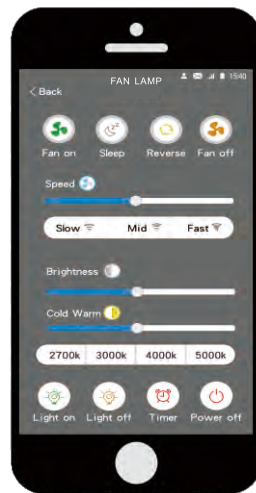

## FAN LAMP REMOTE CONTROLLER INSTRUCTION