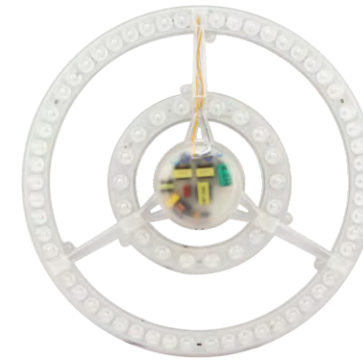

Model	Power	Votalge	PF	CRI	CCT	Flux	Product size	APP/RC/DIM
DW	48W	180-240V	0.5/0.9	>80	2700-6500K	3000lm	250*25mm	N
DW	72W	180-240V	0.5/0.9	>80	2700-6500K	4500lm	340*25mm	N
DW	40W	180-240V	0.5/0.9	>80	2700-6500K	3600lm	250*25mm	Y
DW	60W	180-240V	0.5/0.9	>80	2700-6500K	5400lm	340*25mm	Y

BULL

CE