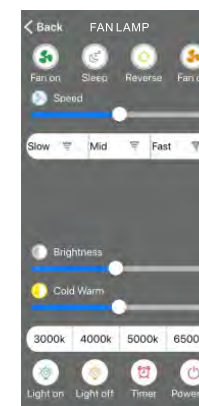

Fan lamp control board