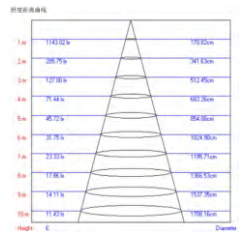

10W

25W

50W

100W

Model	Power	Votalge	PF	CRI	CCT	Flux	Product size	IP	CE
Flood light	10W	180-240V	0.5	>80	2700-6500K	1000lm	120*55*110mm	IP65	Y
Flood light	25W	180-240V	0.5	>80	2700-6500K	2500lm	185*65*125mm	IP65	Y
Flood light	50W	180-240V	0.5	>80	2700-6500K	5000lm	180*65*220mm	IP65	Y
Flood light	100W	180-240V	0.5	>80	2700-6500K	10000lm	335*65*220mm	IP65	Y