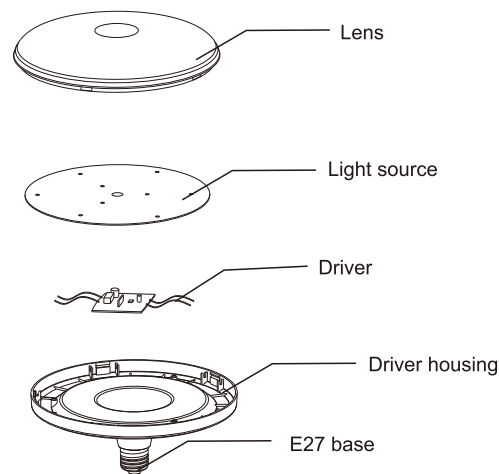

Model	Power	Votalge	PF	CRI	CCT	Flux	Product size	CE
Mushroom	18W	180-240V	0.5	>80	2700-6500K	1600lm	150*80mm	Y
Mushroom	24W	180-240V	0.5	>80	2700-6500K	2200lm	190*100mm	Y
Mushroom	28W	180-240V	0.5/0.9	>80	2700-6500K	2400lm	190*120mm	Y
Mushroom	36W	180-240V	0.5/0.9	>80	2700-6500K	3200lm	250*110mm	Y
Mushroom	40W	180-240V	0.5/0.9	>80	2700-6500K	3600lm	230*145mm	Y
Mushroom	48W	180-240V	0.5/0.9	>80	2700-6500K	4400lm	300*110mm	Y